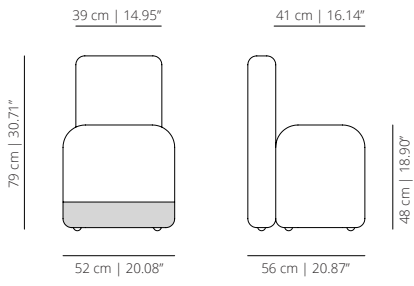

SECHF
fix

SECH
with casters