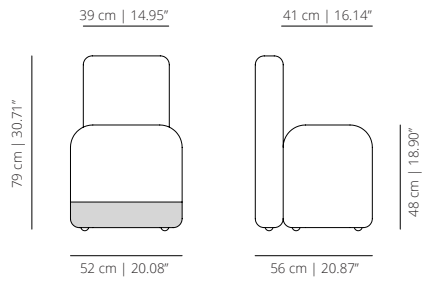

SECH
with casters