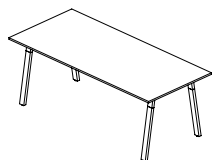

Informazioni tecniche 6X3A con gamba in legno

Technical data 6X3A with wood leg

SCRIVANIE * DESKS *

WNS1800	L/W 180	H 74	P/D 80 cm
WNS2000	L/W 200	H 74	P/D 80 cm
WNS2200	L/W 220	H 74	P/D 80 cm

W9NS1800	L/W 180	H 74	P/D 90 cm
W9NS2000	L/W 200	H 74	P/D 90 cm
W9NS2200	L/W 220	H 74	P/D 90 cm