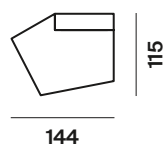

The secret of Wing is the adjustable armrest and backrest for a change in position. Feet in brushed aluminium or with matt black lacquer finish.

altezza	height	92–80 cm
altezza seduta	seat height	42 cm
altezza bracciolo	arm height	65 cm
profondità	depth	96–112 cm
profondità seduta	seat depth	73 cm

divano sofa

laterali sx side elements sx

laterali dx side elements dx

penisola sx chaise longues sx

penisola dx chaise longues dx

meridienne sx meridienne sx

meridienne dx meridienne dx

pouf pouf