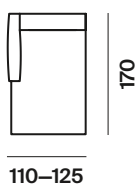

The secret of Wing is the adjustable armrest and backrest for a change in position. Feet in brushed aluminium or with matt black lacquer finish.

altezza	height	92–80 cm
altezza seduta	seat height	42 cm
altezza bracciolo	arm height	65 cm
profondità	depth	96–112 cm
profondità seduta	seat depth	73 cm

divano sofa

laterali sx side elements sx

laterali dx side elements dx

penisola sx chaise longues sx

penisola dx chaise longues dx

meridienne sx meridienne sx

meridienne dx meridienne dx

pouf pouf