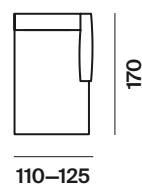

The secret of Wing is the adjustable armrest and backrest for a change in position. Feet in brushed aluminium or with matt black lacquer finish.

altezza	height	92–80 cm
altezza seduta	seat height	42 cm
altezza bracciolo	arm height	65 cm
profondità	depth	96–112 cm
profondità seduta	seat depth	73 cm

divano sofa

laterali sx side elements sx

laterali dx side elements dx

penisola sx chaise longues sx

penisola dx chaise longues dx

meridienne sx meridienne sx

meridienne dx meridienne dx

pouf pouf