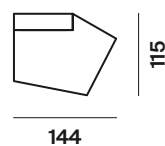

The secret of Wing is the adjustable armrest and backrest for a change in position. Feet in brushed aluminium or with matt black lacquer finish.

altezza	height	92–80 cm
altezza seduta	seat height	42 cm
altezza bracciolo	arm height	65 cm
profondità	depth	96–112 cm
profondità seduta	seat depth	73 cm

divano sofa

laterali sx side elements sx

laterali dx side elements dx

penisola sx chaise longues sx

penisola dx chaise longues dx

meridienne sx meridienne sx

meridienne dx meridienne dx

pouf pouf