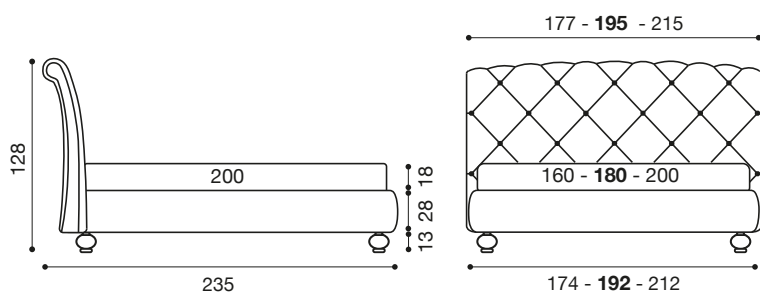

Twils®

Dorian

design
R&D Twils

Dorian h.28