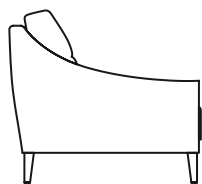

Ascot

design
Tiziano Carnieletto

Un inno alla leggerezza e un omaggio agli anni '50, con le curve morbide che rimandano a un immaginario di benessere e serenità, amplificato dalla base a piedini o a slitta.

A tribute to lightness and the Fifties, with soft curves which convey feelings of calm and wellbeing, reiterated in the feet or sled base.

altezza	height	90 cm
altezza seduta	seat height	43 cm
altezza bracciolo	armrest height	55 cm
profondità	depth	101 cm
profondità seduta	seat depth	60 cm