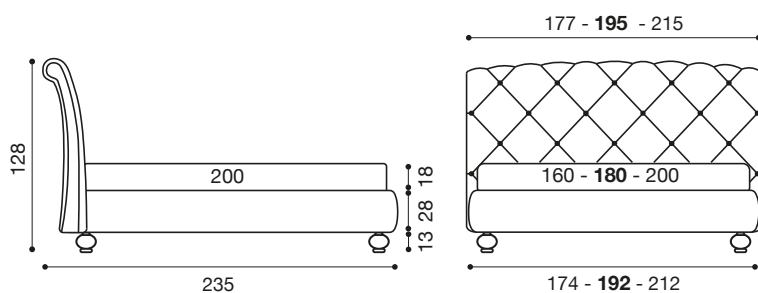

Twils®

Dorian

design
R&D Twils

Dorian h.28