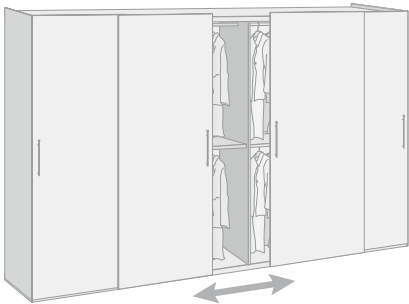

PRESENTING THE WARDROBE PROGRAMME

SWING DOOR WARDROBE

HEIGHTS:	MODULES:
- 2256	- 425
- 2384	- 475
- 2544	- 575
- 2896	- 875
	- 975
	- 1175
	- Corner
	- End

PRESENTING THE WARDROBE PROGRAMME

COPLANAR SLIDING DOOR WARDROBE

HEIGHTS:	MODULES:
- 2256	- 875 _1 door W. 909
- 2384	- 975 _1 door W. 1009
- 2544	- 1175 _1 door W. 1209
	- 1325 _1 door W. 1399
	- 1475 _1 door W. 1509

SLIDING DOOR WARDROBE

HEIGHTS:	MODULES:
- 2256	- 725 _1 door W. 770
- 2384	- 875 _1 door W. 920
- 2544	- 975 _1 door W. 1020
	- 1175 _1 door W. 1220
	- 1325 _1 door W. 1370
	- 1475 _1 door W. 1520
	- Corner

TWIN_SWING DOOR

TECHNICAL FEATURES

The Twin swing door is composed of:

- a 22 mm thick matt lacquered MDF panel with a low formaldehyde content
- a 5 mm thick Handle insert.

N.B.: NOT AVAILABLE WITH LOCK

CROSS-SECTION