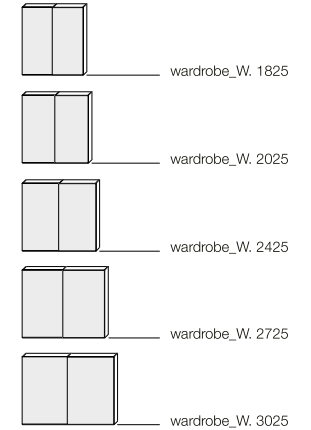

PRESENTING THE WARDROBE PROGRAMME

SWING DOOR WARDROBE

HEIGHTS:	MODULES:
- 2256	- 425
- 2384	- 475
- 2544	- 575
- 2896	- 875
	- 975
	- 1175
	- Corner
	- End

PRESENTING THE WARDROBE PROGRAMME

COPLANAR SLIDING DOOR WARDROBE

HEIGHTS:	MODULES:
- 2256	- 875 _1 door W. 909
- 2384	- 975 _1 door W. 1009
- 2544	- 1175 _1 door W. 1209
	- 1325 _1 door W. 1399
	- 1475 _1 door W. 1509

SLIDING DOOR WARDROBE

HEIGHTS:	MODULES:
- 2256	- 725 _1 door W. 770
- 2384	- 875 _1 door W. 920
- 2544	- 975 _1 door W. 1020
	- 1175 _1 door W. 1220
	- 1325 _1 door W. 1370
	- 1475 _1 door W. 1520
	- Corner

TWIN_SWING DOOR

TECHNICAL FEATURES

The Twin swing door is composed of:

- a 22 mm thick matt lacquered MDF panel with a low formaldehyde content
- a 5 mm thick Handle insert.

N.B.: NOT AVAILABLE WITH LOCK

CROSS-SECTION