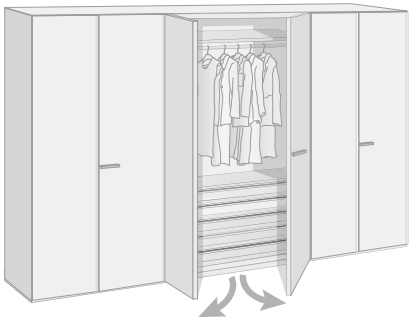

PRESENTING THE WARDROBE PROGRAMME

SWING DOOR WARDROBE

HEIGHTS:	MODULES:
- 2256	- 425
- 2384	- 475
- 2544	- 575
- 2896	- 875
	- 975
	- 1175
	- Corner
	- End

PRESENTING THE WARDROBE PROGRAMME

COPLANAR SLIDING DOOR WARDROBE

HEIGHTS:	MODULES:
- 2256	- 875 _1 door W. 909
- 2384	- 975 _1 door W. 1009
- 2544	- 1175 _1 door W. 1209
	- 1325 _1 door W. 1399
	- 1475 _1 door W. 1509

SLIDING DOOR WARDROBE

HEIGHTS:	MODULES:
- 2256	- 725 _1 door W. 770
- 2384	- 875 _1 door W. 920
- 2544	- 975 _1 door W. 1020
	- 1175 _1 door W. 1220
	- 1325 _1 door W. 1370
	- 1475 _1 door W. 1520
	- Corner

TWIN_SWING DOOR

TECHNICAL FEATURES

The Twin swing door is composed of:

- a 22 mm thick matt lacquered MDF panel with a low formaldehyde content
- a 5 mm thick Handle insert.

N.B.: NOT AVAILABLE WITH LOCK

CROSS-SECTION