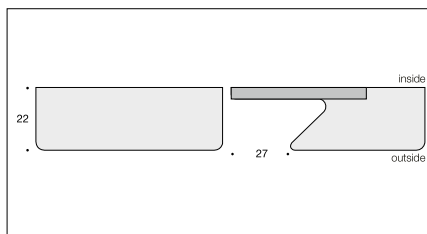

HEIGHTS:	MODULES:
- 2256	- 875 _1 door W. 909
- 2384	- 975 _1 door W. 1009
- 2544	- 1175 _1 door W. 1209
	- 1325 _1 door W. 1399
	- 1475 _1 door W. 1509

SLIDING DOOR WARDROBE

HEIGHTS:	MODULES:
- 2256	- 725 _1 door W. 770
- 2384	- 875 _1 door W. 920
- 2544	- 975 _1 door W. 1020
	- 1175 _1 door W. 1220
	- 1325 _1 door W. 1370
	- 1475 _1 door W. 1520
	- Corner

TWIN_SWING DOOR

TECHNICAL FEATURES

The Twin swing door is composed of:

- a 22 mm thick matt lacquered MDF panel with a low formaldehyde content
- a 5 mm thick Handle insert.

N.B.: NOT AVAILABLE WITH LOCK

CROSS-SECTION

FRONTS

basic matt lacquer

matt palette lacquer

HANDLE INSERT

DOOR DIMENSIONS

DOOR TYPES		H. 2256	H. 2384	H. 2544	H. 2896
Swing	★ W. 300	●	●	●	●
	★ W. 400	●	●	●	●
	W. 450	●	●	●	●
	W. 500	●	●	●	●
	W. 600	●	●	●	●