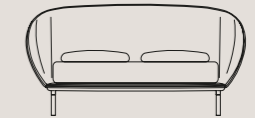

Domenica by Simone Bonanni

Letto con piedi e giroletto imbottito

materasso		testiera H 107 cm	
L 153	P 190 cm	L 165/203	P 227 cm
L 153	P 200 cm	L 165/203	P 237 cm
L 160	P 190 cm	L 172/210	P 227 cm
L 160	P 200 cm	L 172/210	P 237 cm
L 180	P 200 cm	L 192/230	P 237 cm
L 180	P 210 cm	L 192/230	P 247 cm
L 193	P 200 cm	L 205/243	P 237 cm