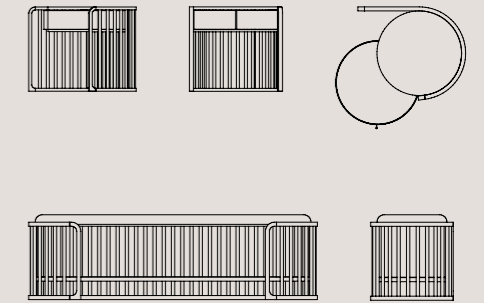

Palù by Raffaella Mangiarotti

Comodino

cassetto chiuso
L 59, H 46, P 51 cm

cassetto aperto
L 71, H 46, P 67 cm

Panca

L 156, H 46, P 44 cm

Night table

closed drawer
W 23.23", H 18.11", D 20.09"

open drawer
W 28.35", H 18.11", D 26.38"

Bench

W 61.42", H 18.11", D 17.72"

Finiture / Finishes

Struttura

Essenza

Structure

Wood