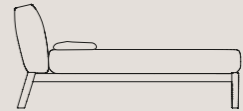

Finiture / Finishes

Struttura

In legno massello di Frassino tinto

Structure

In stained solid Ash wood

Testiera

Tessuto, Pelle, Pelle Sintetica

Headboard

Fabric, Leather, Synthetic Leather