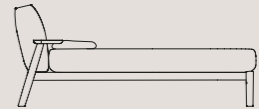

Finiture / Finishes

Struttura

In legno massello di Frassino tinto

Structure

In stained solid Ash wood

Testiera

Tessuto, Pelle, Pelle Sintetica

Headboard

Fabric, Leather, Synthetic Leather