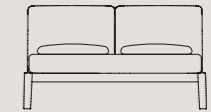

Finiture / Finishes

Struttura

In legno massello di Frassino tinto

Structure

In stained solid Ash wood

Testiera

Tessuto, Pelle, Pelle Sintetica

Headboard

Fabric, Leather, Synthetic Leather