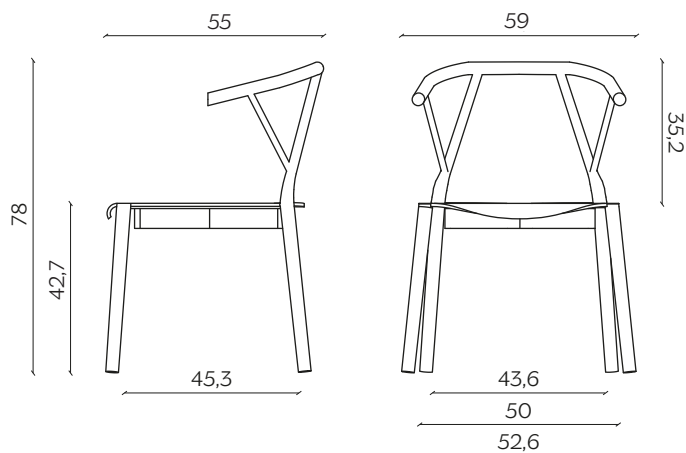

The chair is made in bended wood. It represents the essence of the sitting archetype, due to the used materials and to the form. Doesn't want to impress, just to perform in the better way the primary function: to accommodate. The chair develops the contrast between the essential structure and the wooden seat: the first devoted to the support and the second, to the comfort.

DIMENSIONI | DIMENSIONS

lunghezza | width: 59 cm

larghezza | depth: 55 cm

altezza | height 78 cm

altezza del sedile | seat height: 42,7 cm

AMBIENTE | ENVIRONMENT

interno | indoor

DOWNLOAD | DOWNLOADS

DIMENSIONI | DIMENSIONS

lunghezza | width: 59,5
larghezza | depth: 55 cm
altezza | height: 78 cm
altezza del sedile | seat height: 42,7 cm

AMBIENTE | ENVIRONMENT

interno | indoor

DOWNLOAD | DOWNLOADS

la guida Cura e Manutenzione è disponibile su miniforms.com
Care and Maintenance guide is available at miniforms.com