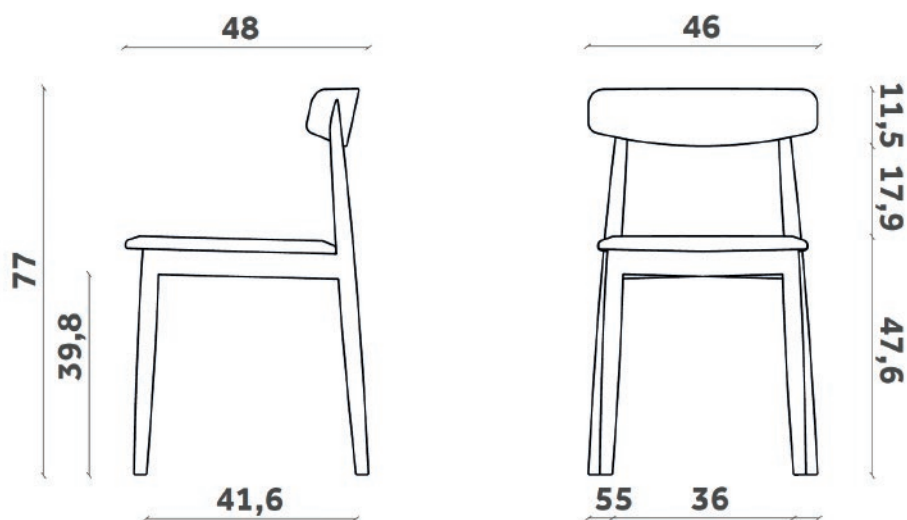

Parisian in character and drawing its inspiration from the traditional bistro chair, Claretta appears as a slender, impeccably groomed seat. The design is simple yet sports essential details, such as the assertive way in which the turned legs join the backrest, which tilts out slightly towards the top to guarantee the utmost comfort. Stackable up to a height of five, it is also available with armrests and in a stool version.

DIMENSIONI | DIMENSIONS

lunghezza | width: 46 cm

larghezza | depth: 48 cm

altezza | height: 77 cm

altezza del sedile | seat height: 47,6 cm

impilabilità | stackability: sì (X4) | yes (X4)

AMBIENTE | ENVIRONMENT