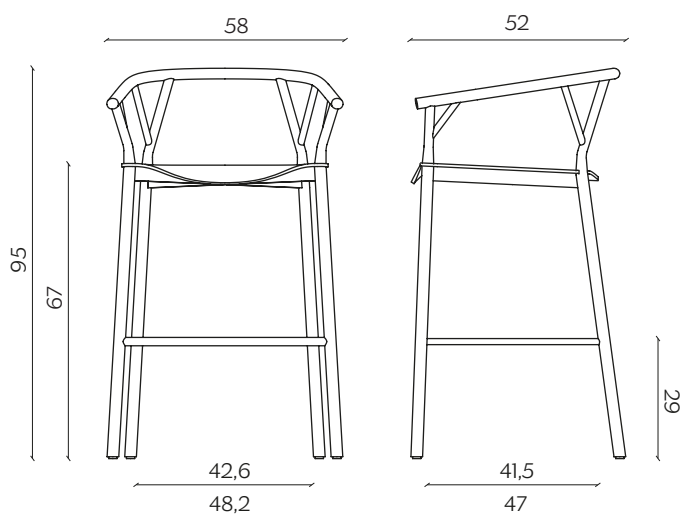

The chair is made in bended wood. It represents the essence of the sitting archetype, due to the used materials and to the form. Doesn't want to impress, just to perform in the better way the primary function: to accommodate. The chair develops the contrast between the essential structure and the wooden seat: the first devoted to the support and the second, to the comfort.

DIMENSIONI | DIMENSIONS

lunghezza | width: 58 cm

larghezza | depth: 52 cm

altezza | height: 95 cm

altezza del sedile | seat height: 67 cm

lunghezza | width: 58 cm

larghezza | depth: 52 cm

altezza | height: 105 cm

altezza del sedile | seat height: 77 cm

AMBIENTE | ENVIRONMENT

interno | indoor

DOWNLOAD | DOWNLOADS

la guida Cura e Manutenzione è disponibile su miniforms.com
Care and Maintenance guide is available at miniforms.com