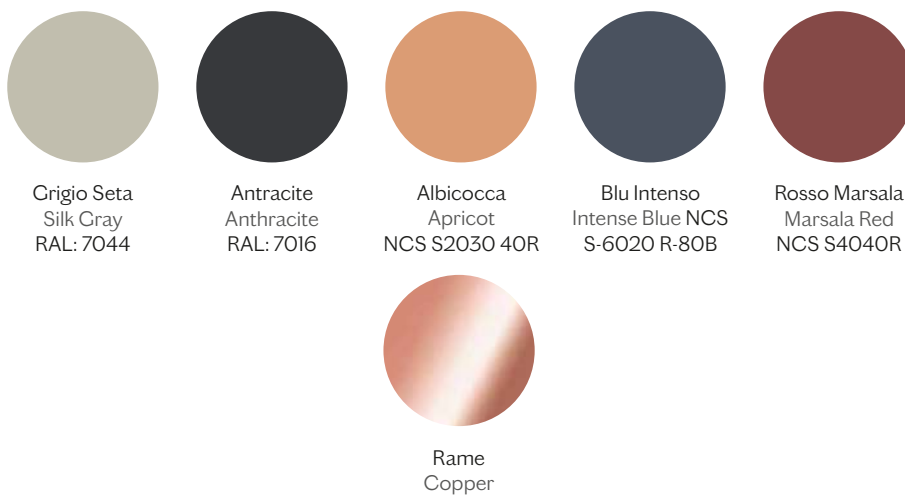

GAMBE | LEGS BASIC | BASIC Metallo | Iron