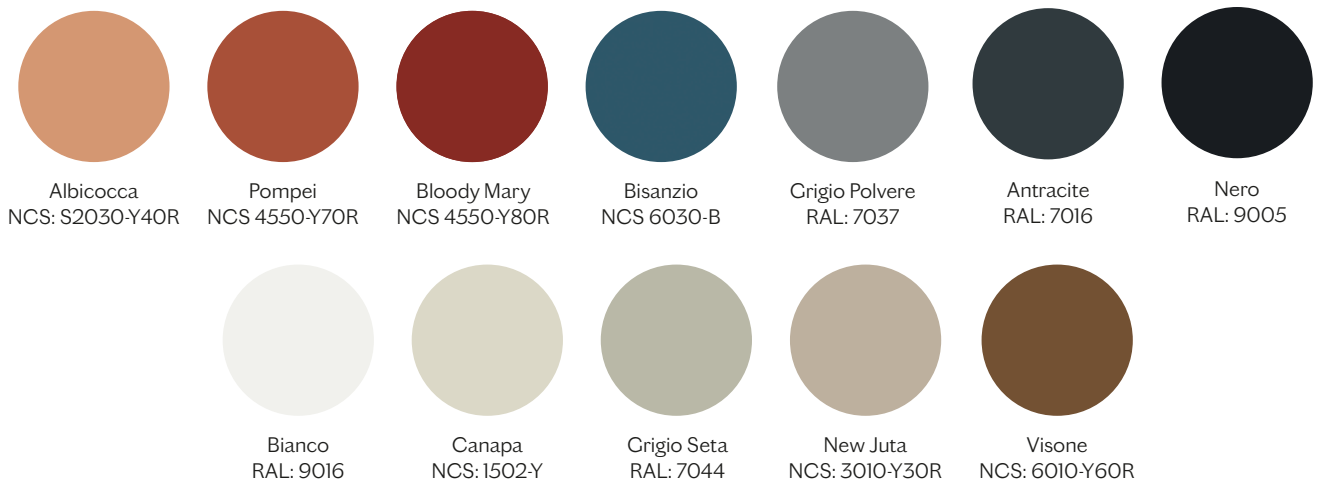

FINITURE | FINISHES

PIANO | TOP

Laccato | Lacquer