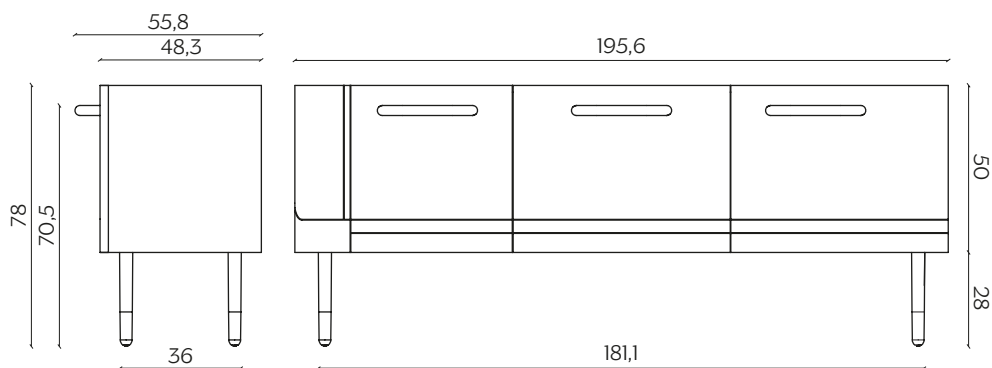

Three reasons why Dalila is the cabinet for your life: it has enormous handles, elegant cut-in lines on the doors and is more capacious than Mary Poppins' carpet bag. It's really something special.

DIMENSIONI | DIMENSIONS

lunghezza | width: 195,6 cm

larghezza | depth: 55,8 cm

altezza | height: 78 cm

lunghezza | width: 140 cm

larghezza | depth: 58 cm

altezza | height: 114 cm

AMBIENTE | ENVIRONMENT

interno | indoor