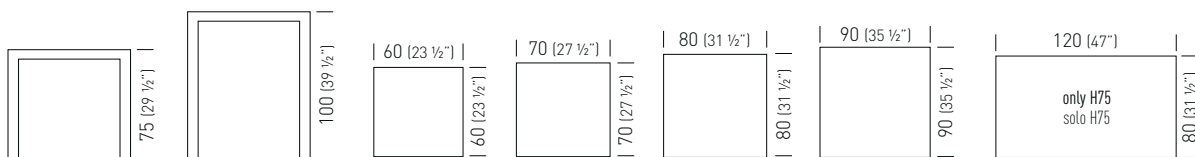

Frame Color / Colore Struttura

Iron Top Color / Colore Piano Iron

60x60	TSIMI430._._/H45		0.28m ³ / 17.0kg / 1pcs
60x60	TSIMI430._._/H75		0.28m ³ / 17.5kg / 1pcs
60x60	TSIMI430._._/H100		0.28m ³ / 18.5kg / 1pcs
70x70	TSIMI432._._/H45		0.28m ³ / 18.0kg / 1pcs
70x70	TSIMI432._._/H75		0.28m ³ / 18.5kg / 1pcs
70x70	TSIMI432._._/H100		0.28m ³ / 19.5kg / 1pcs
80x80	TSIMI434._._/H45		0.40m ³ / 19.0kg / 1pcs
80x80	TSIMI434._._/H75		0.40m ³ / 19.5kg / 1pcs
80x80	TSIMI434._._/H100		0.40m ³ / 20.5kg / 1pcs
120x80	TSIMI436._._/H75		0.40m ³ / 25.0kg / 1pcs

Frame Color / Colore Struttura

Laminated Top Color / Colore Piano Laminato

Special Finishes / Finiture Speciali

Laminated: Special Laminated Surfaces Wood Effect 25 (p. 383) available on demand (min. 20pcs each code).
Special Laminated Surfaces Wood Effect 25 (p.383) disponibile su richiesta (min. 20pcs per codice).
Special Laminated Surfaces Fenix 25 (p. 384) available on demand (min. 20pcs each code).
Special Laminated Surfaces Fenix 25 (p. 384) disponibile su richiesta (min. 20pcs per codice).

60x60	TSIML438._._/H75		0.28m ³ / 16kg / 1pcs
60x60	TSIML438._._/H100		0.28m ³ / 17kg / 1pcs
70x70	TSIML440._._/H75		0.28m ³ / 17kg / 1pcs
70x70	TSIML440._._/H100		0.28m ³ / 18kg / 1pcs
80x80	TSIML442._._/H75		0.40m ³ / 18.5kg / 1pcs
80x80	TSIML442._._/H100		0.40m ³ / 19.5kg / 1pcs
90x90	TSIML444._._/H75		0.40m ³ / 21kg / 1pcs
90x90	TSIML444._._/H100		0.40m ³ / 22kg / 1pcs
120x80	TSIML446._._/H75		0.40m ³ / 23.5kg / 1pcs