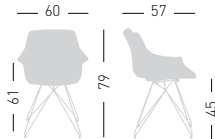

MORE TC UPHOLSTERED

Upholstered PU-FLEX shell,
chromed or painted metal frame.
Scocca in PU-FLEX rivestita,
telaiio in metallo cromato o verniciato.

NA not assembled / non assemblato

0,19 m³ - 6 kg.
66x55x63cm
1 pcs [carton]