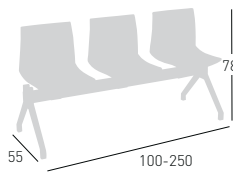

## KANVAS PG

2-3-4-5 seat benches, metal-polymer co-injected legs, techno-polymer shell.  
Panca a 2-3-4-5 posti, gambe co-iniettate in metallo-polimero, scocca in tecnopolimero.

NA not assembled / non assemblato