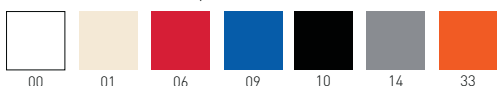

## GULIVER

Techno-polymer seat,  
chromed frame and combined base.  
Seduta in tecnopolimero,  
telaio cromato e base abbinata.

A assembled / assemblato

0,13 m<sup>3</sup> - 11 kg.  
42x42x77,5cm.  
1 pcs [carton]