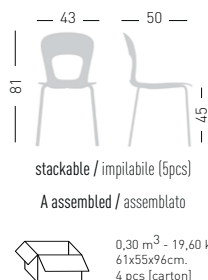

stackable / impilabile (5pcs)

A assembled / assemblato

0,30 m³ - 19,60 kg.
61x55x96cm.
4 pcs [carton]

Frame Finishing & Codes / Finiture Telai e Codici

cod.144.--/A chromed/cromata

cod.144.--/AB white painted/verniciato bianco