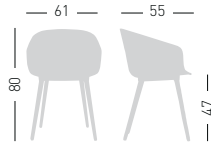

**BASKET
CHAIR CTL**
UPHOLSTERED

Upholstered PU-FLEX shell,
chromed or painted metal frame.
Scocca in PU-FLEX rivestita,
telaino in metallo cromato o verniciato.

NA not assembled / non assemblato

0,24 m³ - 9,2 kg.
66x55x63cm.
1 pcs [carton]

Frame Finishing & Codes / Finiture Telai e Codici

cod.268.--/IBCTL chromed/cromata
cod.268.--/IBCTLN black painted/verniciato nero
cod.268.--/IKCTL chromed/cromata
cod.268.--/IKCTLN black painted/verniciato nero
cod.268.--/ISCTL chromed/cromata
cod.268.--/ISCTLN black painted/verniciato nero
cod.268.--/IDKCTL chromed/cromata
cod.268.--/IDKCTLN black painted/verniciato nero
cod.268.--/IECTL chromed/cromata
cod.268.--/IECTLN black painted/verniciato nero
cod.268./ITCCTL chromed/cromata
cod.268./ITCCTLN black painted/verniciato nero

Fabric required
Fabbisogno di tessuto
1 pcs: Lin Mtrs 1,3 (h1,40)

Min. order 4pcs
each code
Ordine min 4pz
per codice

**BASKET
CHAIR BP**
UPHOLSTERED

Upholstered PU-FLEX shell,
metal-polymer co-injected frame.
Scocca in PU-FLEX rivestita, telaino 4
gambe co-iniettate metallo-polimero.

NA not assembled / non assemblato

Frame Finishing & Codes / Finiture Telai e Codici

cod.268.--/IBBP--
cod.268.--/IKBP--
cod.268.--/ISBP--
cod.268.--/IDKBP--
cod.268.--/IEBP--
cod.268./ITCBP--

Fabric required
Fabbisogno di tessuto
1 pcs: Lin Mtrs 1,3 (h1,40)

Min. order 4pcs
each code
Ordine min 4pz
per codice

Available Legs Color / Colori disponibili Gambe

**BASKET
CHAIR BL**
UPHOLSTERED

Upholstered PU-FLEX shell,
beech wooden frame.
Scocca in PU-FLEX rivestita,
telaino in legno di faggio.

NA not assembled / non assemblato

0,78 m³ - 41,00 kg.
60x56x51cm.

62x57x42cm.
4 pcs [carton]

Frame Finishing & Codes / Finiture Telai e Codici