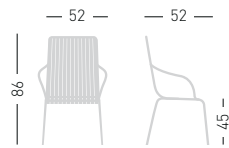

## OPEN

4-Legged techno polymer chair.  
Sedia 4 gambe in tecnopolimero.

stackable / impilabile (4pcs)  
A assembled / assemblato

0,41 m<sup>3</sup> - 20 kg.  
58x72,5x97cm.  
4 pcs [carton]

Frame Finishing & Codes / Finiture Telai e Codici