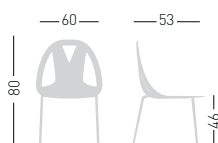

NA not assembled / non assemblato

0,24 m³ - 26 kg.
64x64x64cm.
4 pcs [carton]

Frame Finishing & Codes / Finiture Telai e Codici

cod.83.--/NAB white painted/verniciato bianco