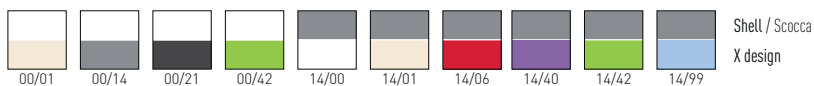

Available colors / Colori disponibili

EXTREME

Painted 4-Legged metal frame,
techno-polymer multicolor shell.
Struttura in metallo 4 gambe
verniciata, scocca in tecnopolimero
multicolore.