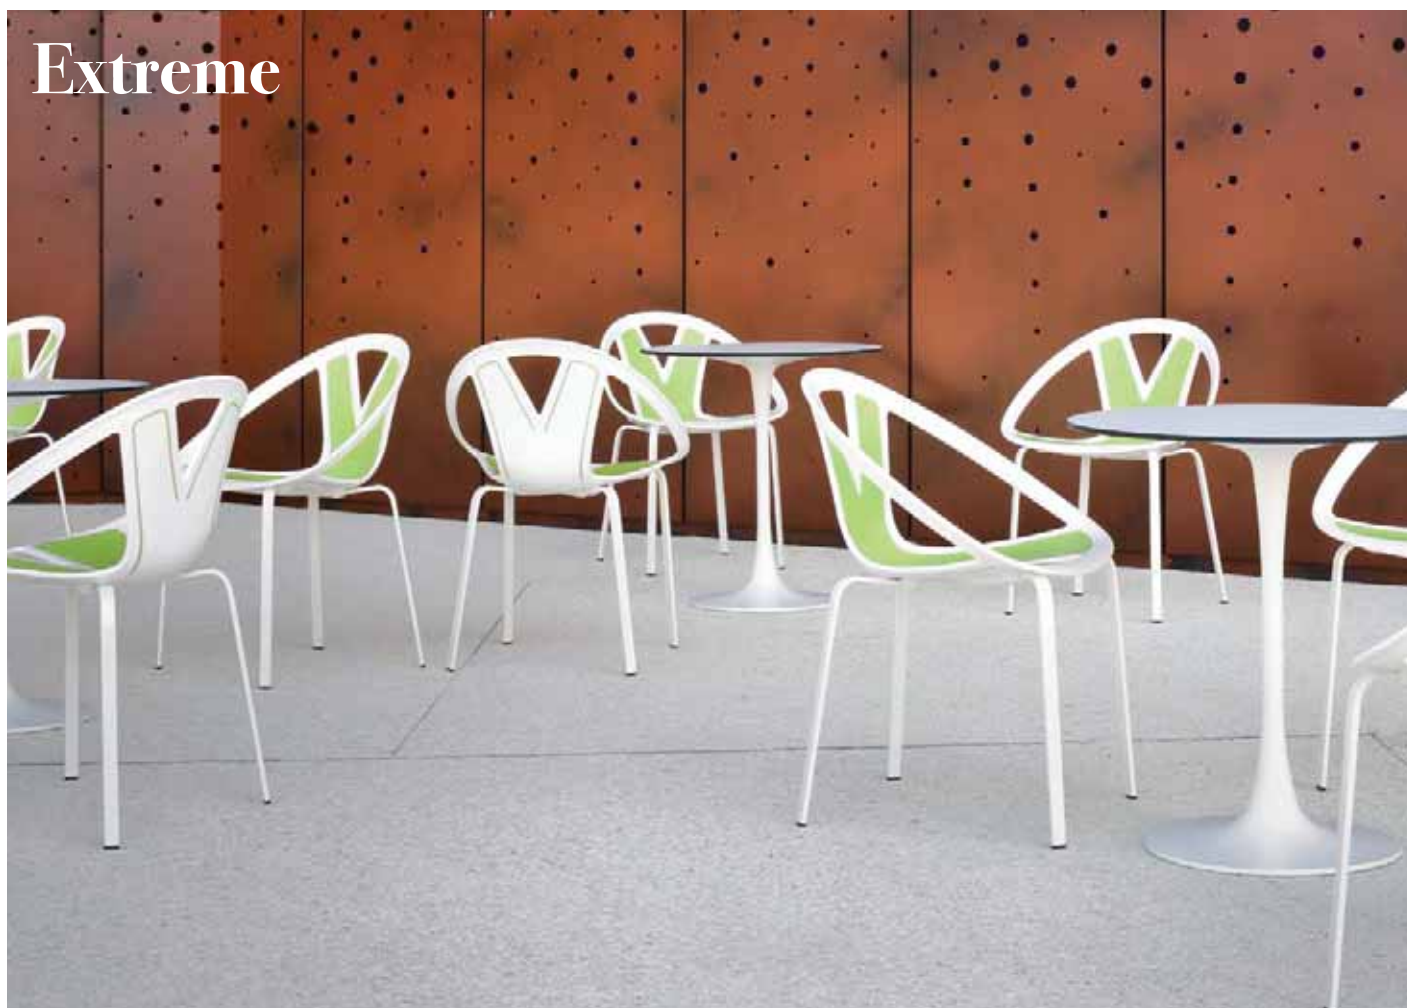

Extreme

Available colors / Colori disponibili

EXTREME

Painted 4-Legged metal frame,
techno-polymer multicolor shell.
Struttura in metallo 4 gambe
verniciata, scocca in tecnopolimero
multicolore.

CATAS
YESTERDAY - TODAY - TOMORROW

NA not assembled / non assemblato

0,24 m³ - 26 kg.
64x64x64cm.
4 pcs [carton]

Frame Finishing & Codes / Finiture Telai e Codici

cod.83.--/NAB white painted/verniciato bianco