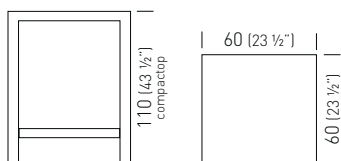

60x60compactop
60x60laminated
60x60fullcolor (min 5pcs)

TCLAC640.___/H110 0.20m³ / 21kg / 1pcs
TCLAL650.___/H110 0.20m³ / 21kg / 1pcs
TCLAC641.00-_/H110 0.20m³ / 21kg / 1pcs