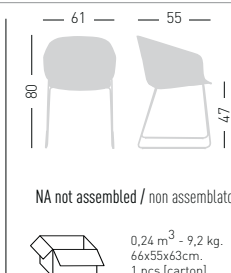

0,24 m³ - 9,2 kg.
66x55x63cm.
1 pcs [carton]

Frame Finishing & Codes / Finiture Telai e Codici

cod.268.--/IBST chromed/cromata
cod.268.--/IBSTN black painted/verniciato nero
cod.268.--/IKST chromed/cromata
cod.268.--/IKSTN black painted/verniciato nero
cod.268.--/ISST chromed/cromata
cod.268.--/ISSTN black painted/verniciato nero
cod.268.--/IDKST chromed/cromata
cod.268.--/IDKSTN black painted/verniciato nero
cod.268.--/IEST chromed/cromata
cod.268.--/IESTN black painted/verniciato nero
cod.268/ITCST chromed/cromata
cod.268/ITCSTN black painted/verniciato nero

Fabric required
Fabbisogno di tessuto
1 pcs: Lin Mtrs 1,3 (h1,40)

Min. order 4pcs
each code
Ordine min 4pz
per codice