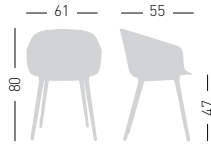

**BASKET
CHAIR CTL**
UPHOLSTERED

Upholstered PU-FLEX shell,
chromed or painted metal frame.
Scocca in PU-FLEX rivestita,
telaio in metallo cromato o verniciato.

NA not assembled / non assemblato

0,24 m³ - 9,2 kg.
66x55x63cm.
1 pcs [carton]

Frame Finishing & Codes / Finiture Telai e Codici

cod.268.--/IBCTL chromed/cromata
cod.268.--/IBCTLN black painted/verniciato nero
cod.268.--/IKCTL chromed/cromata
cod.268.--/IKCTLN black painted/verniciato nero
cod.268.--/ISCTL chromed/cromata
cod.268.--/ISCTLN black painted/verniciato nero
cod.268.--/IDKCTL chromed/cromata
cod.268.--/IDKCTLN black painted/verniciato nero
cod.268.--/IECTL chromed/cromata
cod.268.--/IECTLN black painted/verniciato nero
cod.268./ITCCTL chromed/cromata
cod.268./ITCCTLN black painted/verniciato nero

Fabric required
Fabbisogno di tessuto
1 pcs: Lin Mtrs 1,3 (h1,40)

Min. order 4pcs
each code
Ordine min 4pz
per codice

**BASKET
CHAIR BP**
UPHOLSTERED

Upholstered PU-FLEX shell,
metal-polymer co-injected frame.
Scocca in PU-FLEX rivestita, telaio 4
gambe co-iniettate metallo-polimero.

NA not assembled / non assemblato

Frame Finishing & Codes / Finiture Telai e Codici

cod.268.--/IBBP--
cod.268.--/IKBP--
cod.268.--/ISBP--
cod.268.--/IDKBP--
cod.268.--/IEBP--
cod.268./ITCBP--

Fabric required
Fabbisogno di tessuto
1 pcs: Lin Mtrs 1,3 (h1,40)

Min. order 4pcs
each code
Ordine min 4pz
per codice

Available Legs Color / Colori disponibili Gambe

**BASKET
CHAIR BL**
UPHOLSTERED

Upholstered PU-FLEX shell,
beech wooden frame.
Scocca in PU-FLEX rivestita,
telaio in legno di faggio.

NA not assembled / non assemblato

0,78 m³ - 41,00 kg.
60x56x51cm.

62x57x42cm.
4 pcs [carton]

Frame Finishing & Codes / Finiture Telai e Codici