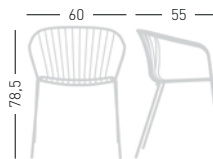

Amitha

Available colors / Colori disponibili

AMITHA

4-Legged metal chair, painted with special treatment for outdoor purpose.
Sedia con struttura 4 gambe in metallo verniciato con trattamento per esterno.

stackable / impilabile (4pcs)
A assembled / assemblato

0,38 m³ - 15,2 kg.
59x65x99cm.
2 pcs [carton]

Frame Finishing & Codes / Finiture Telai e Codici

cod. 77.__/A

Min. order 4pcs
each code
Ordine min 4pz
per codice

AMITHA B

4-Legged metal chair with armrests, painted with special treatment for outdoor purpose.
Sedia con struttura 4 gambe con braccioli in metallo verniciato con trattamento per esterno.

stackable / impilabile (4pcs)
A assembled / assemblato

0,38 m³ - 15,8 kg.
59x65x99cm.
2 pcs [carton]

Frame Finishing & Codes / Finiture Telai e Codici

cod. 78.__/A

Min. order 4pcs
each code
Ordine min 4pz
per codice

AMITHA SLIM
CUSHION / CUSCINO

Cushion for Amitha chairs and armchairs, with removable cover, suitable for outdoor purpose; high density bi-elastic rubber padding, stitching made with raised edge. The cushion is fixed to the chair by Velcro straps.