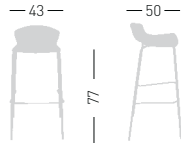

NA not assembled / non assemblato

0,24 m³ - 13,5 kg.
91x59x43cm.
2 pcs [carton]

Frame Finishing & Codes / Finiture Telai e Codici

cod.98.--/IE77NA chromed/cromato
cod.98.--/IE77NAB white/bianco
cod.98.--/IE77NAN black/nero

cod.98.--/IK77NA chromed/cromato
cod.98.--/IK77NAB white/bianco
cod.98.--/IK77NAN black/nero

cod.98.--/IB77NA chromed/cromato
cod.98.--/IB77NAB white/bianco
cod.98.--/IB77NAN black/nero

cod.98./ITC77NA chromed/cromato
cod.98./ITC77NAB white/bianco
cod.98./ITC77NAN black/nero

Fabric required
Fabbisogno di tessuto
1 pcs: Lin Mtrs 0,5 (h1,40)

Min. order 4pcs
each code
Ordine min 4pz
per codice