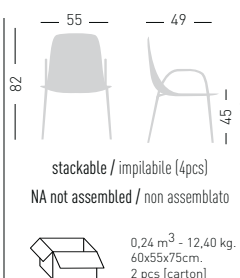

Frame Finishing & Codes / Finiture Telai e Codici

cod.92.--/TB chromed/cromata
cod.92.--/TBB white painted/verniciato bianco