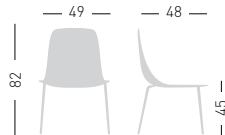

stackable / impilabile (4pcs)
NA not assembled / non assemblato

Frame Finishing & Codes / Finiture Telai e Codici

cod.92.--/TPB white/bianco