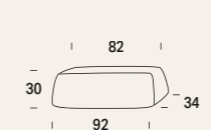

Art. SSG

Schiene Grande
Large Backrest
Grand dossier
Große Rückenlehne