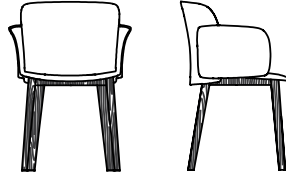

DESALTO

Paper

Cristian Gori · 2018

Observing carefully, seat, armrests and backrest seem almost like petals, while the thin legs remind of long stems: like a precious origami.

Available models

Seat in polypropylene reinforced with fiber glass, available in 3 versions:
Swivel central upright with 4-star base; 4 legs in tubular steel; 4 legs structure in wood with elliptical shape.

Paper - central base

width 61 cm
depth 61 cm
armrest height 69 cm
total height 78 cm
seat height 45 cm

Paper - frame in solid oak wood

width 59 cm
depth 55 cm
armrest height 69 cm
total height 78 cm
seat height 45 cm

Paper - tubular frame

width 59 cm
depth 55 cm
armrest height 69 cm
total height 78 cm
seat height 45 cm

Paper - swivelling chair adjustable height with wheels

width 67 cm
depth 64 cm
armrest height 68/75 cm
total height 77/84 cm
seat height 44/51 cm