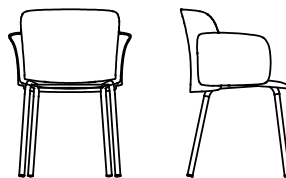

DESALTO

Paper

Cristian Gori · 2018

Observing carefully, seat, armrests and backrest seem almost like petals, while the thin legs remind of long stems: like a precious origami.

Available models

Seat in polypropylene reinforced with fiber glass, available in 3 versions:
Swivel central upright with 4-star base; 4 legs in tubular steel; 4 legs structure in wood with elliptical shape.

Paper - central base

width 61 cm
depth 61 cm
armrest height 69 cm
total height 78 cm
seat height 45 cm

Paper - frame in solid oak wood

width 59 cm
depth 55 cm
armrest height 69 cm
total height 78 cm
seat height 45 cm

Paper - tubular frame

width 59 cm
depth 55 cm
armrest height 69 cm
total height 78 cm
seat height 45 cm

Paper - swivelling chair adjustable height with wheels

width 67 cm
depth 64 cm
armrest height 68/75 cm
total height 77/84 cm
seat height 44/51 cm