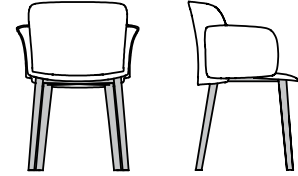

DESALTO

Paper

Cristian Gori · 2018

Observing carefully, seat, armrests and backrest seem almost like petals, while the thin legs remind of long stems: like a precious origami.

Available models

Seat in polypropylene reinforced with fiber glass, available in 3 versions:
Swivel central upright with 4-star base; 4 legs in tubular steel; 4 legs structure in wood with elliptical shape.

Paper - central base

width 61 cm
depth 61 cm
armrest height 69 cm
total height 78 cm
seat height 45 cm

Paper - frame in solid oak wood

width 59 cm
depth 55 cm
armrest height 69 cm
total height 78 cm
seat height 45 cm

Paper - tubular frame

width 59 cm
depth 55 cm
armrest height 69 cm
total height 78 cm
seat height 45 cm

Paper - swivelling chair adjustable height with wheels

width 67 cm
depth 64 cm
armrest height 68/75 cm
total height 77/84 cm
seat height 44/51 cm