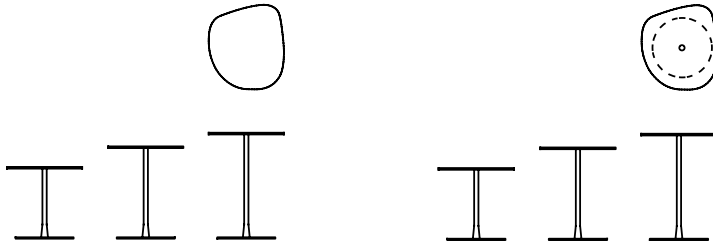

DESALTO

Mixit + Mixit Glass

Arik Levy · 2005 / 2007

Low tables with simple, graceful shapes, with modern and original details enhanced by a powerful graphic presence and classic colours.

Available models

Mixit: Small table with layered or painted laminate top. Steel tube and base, painted in the same colour as the top. Available with ceramic tops mm 6 too, suitable also for outdoor.

Mixit Glass: Small table with tube and base of lacquered steel or with the exclusive Desalto's finishes. Toughened glass top mm 10.

Mixit

height
42 - 54 - 62 cm

measures
44 x 49 cm

Mixit glass

height
42 - 54 - 62 cm

measures
44 x 49 cm

Finishing

Structure - Mixit

Lacquers

B13
SABBIA

B22
MARRONE
BUNGEE

B34 GRIGIO
CHIARO

B41
TORTORA