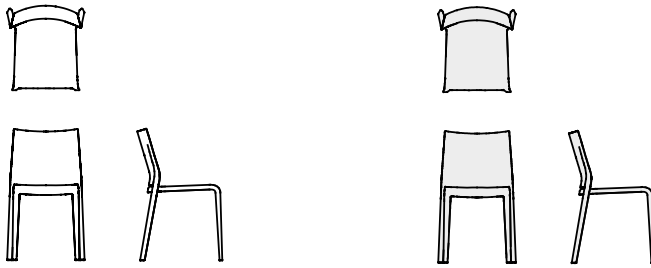

DESALTO

Lisbona + Riga

Pocci + Dondoli · 2008 / 2009

Cross-fertilisations between the Lisbona chair, skilfully upholstered in cowhide, “cuoietto”, leather or eco-leather, and the Riga, comfortable, light, stackable and sophisticated in every detail. Pocci + Dondoli create a fusion project.

Available models

Riga: Stacking chair made of polypropylene reinforced with anti-UV stabilized fibreglass, realized with air moulding technology, suitable for outdoor use.

Lisbona: Not stackable chair, with hand-sewed covering in cow hide, cuoietto, leather and ecoleather, and structure of polypropylene reinforced with fibre glass. Available in all the colours of our collection.

Riga

width 47 cm
depth 52 cm
total height 80 cm
seat height 46 cm

Lisbona

width 47 cm
depth 52,5 cm
total height 81 cm
seat height 48 cm

Finishing

Riga

Polypropylene

F18 BIANCO