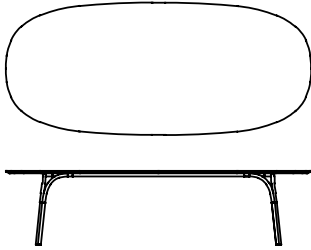

## Available models

Table with steel tubes  $\varnothing 30$  mm, oval top in ceramic or walnut Canaletto veneered with MDF under-top support lacquered in matching colour.

Lake

height 73 cm

measures

115 x 200 cm

120 x 240 cm

130 x 300 cm