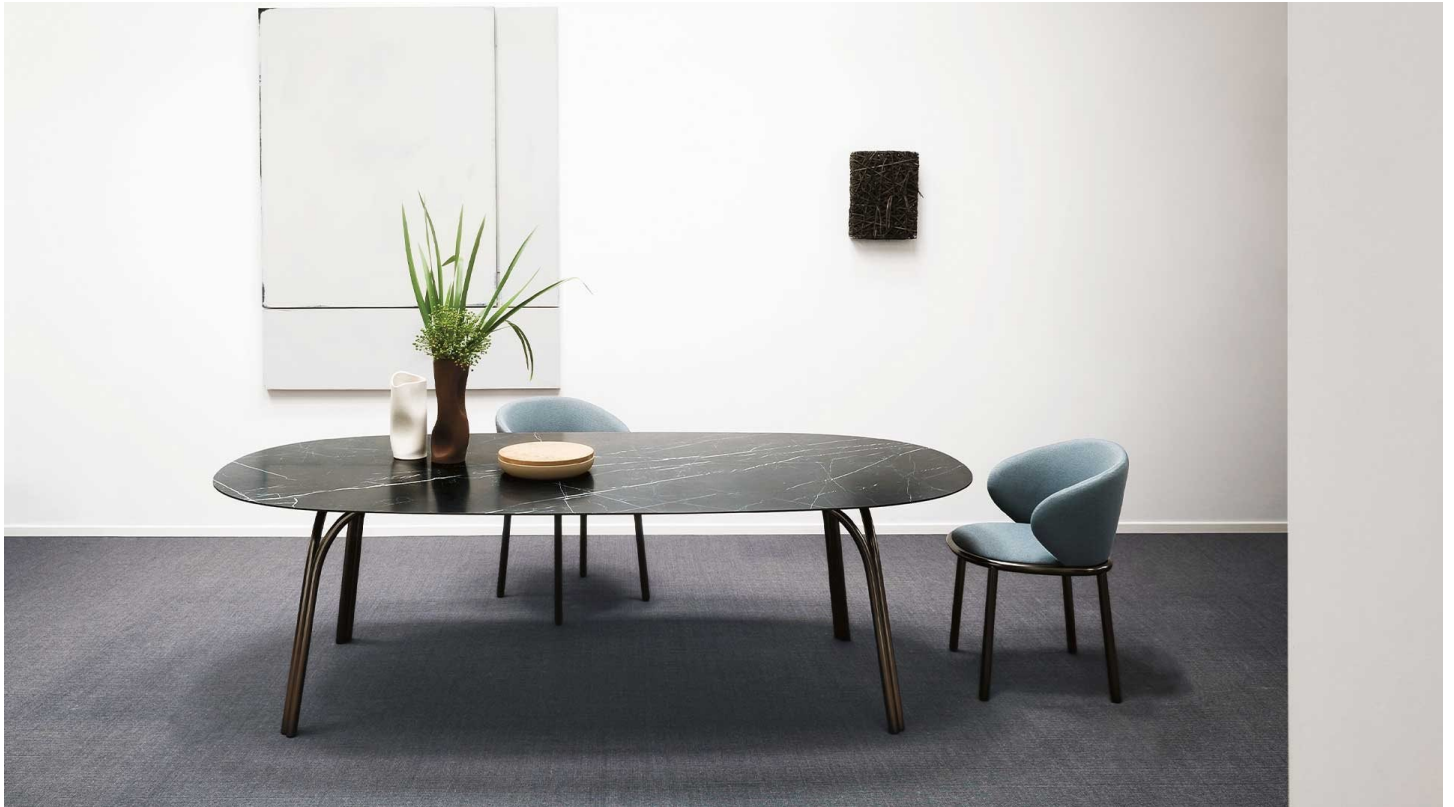

## **Lake**

**Gordon Guillaumier · 2018**

Lake has a disarming design thanks to its unconventional simplicity for contemporary everyday life.

## Available models

Table with steel tubes  $\varnothing 30$  mm, oval top in ceramic or walnut Canaletto veneered with MDF under-top support lacquered in matching colour.

Lake

height 73 cm

measures

115 x 200 cm