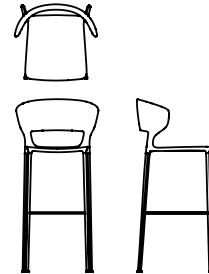

Available models

Stacking chair with self-standing body in integral polyurethane, containing a steel frame. Mould-coating available in the different embossed colours as per sample collection. Steel legs in tubular conic shape, square section, lacquered in the same colours as the frame. Also suitable for outdoor. The stool (not stackable) has the same characteristics as the chair.

Koki

total height 78 cm
seat height 45 cm
width 55 cm
depth 50 cm

Koki

total height 97 cm
seat height 64 cm
width 55 cm
depth 50 cm

Koki

total height 113 cm
seat height 80 cm
width 55 cm
depth 50 cm

Finishing