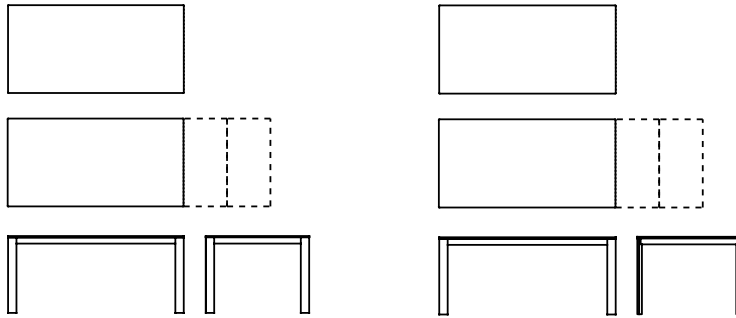

DESALTO

Every + Grid

Caronni + Bonanomi · 2009 / 2013

Simple and practical. Every table maintains its versatility and joins Grid, another extending table, in a perfect combination of functionality and beauty. Available in a wide range of materials, sizes and finishes, making them an attractive addition to any kind of setting.

Available models

Extendible table with extruded aluminium structure and guides. Glass or Alucompact® tops available. Extensions in Alucompact®. Two extractable handles allow to easily extend the frame.

Every

height
75 cm

measures

85 x 125 (167 / 209)
85 x 145 (187 / 229)
85 x 170 (212 / 254)
100 x 170 (212 / 254)
100 x 200 (242 / 284)

Grid

height
75 cm

measures

85 x 125 (167/209)
85 x 145 (187/229)
85 x 170 (212/254)