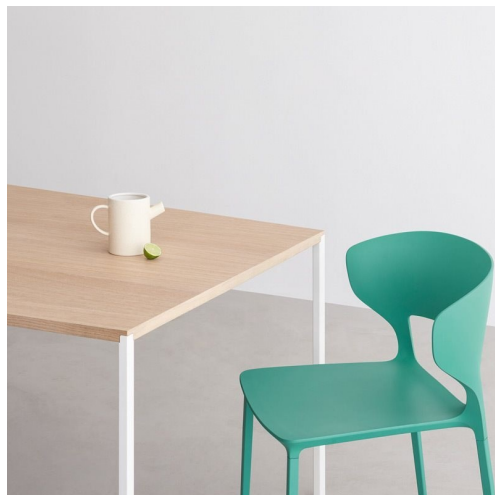

## 25

Metrica (Bruno Fattorini - Robin Rizzini) - 2011

An archetype table, 25 takes its name from the minimum thickness of the top and leg, precisely 25 mm. The absolute essence of the avant-garde, 25 won the 2014 Compasso d'Oro design award for "the feeling of amazement this table evokes when comparing its slenderness to the considerable lengths it can achieve"

## Available models

Table with 25 mm thickness top made of a composite material covered with acrylic resin, oak wood veneered, or covered with hand-spread pastes, as per price-list. Legs with 25x25 mm section in lacquered steel, ossidiana or entirely covered with hand-spread pastes.