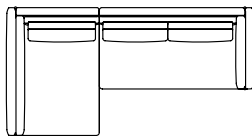

Dimensioni
Dimensions

cm 270 x 107 x 80 h
cm 225 x 107 x 80 h

Finiture in foto
Finish in photo

Rivestimento
Upholstery

C50

Base e dettagli
Base and details

BQ

SHANGHAI

La collezione:
Collection

madia sideboard
cm 240 x 52 x 82 h

cabinet
cm 100 x 52 x 160 h

madia sideboard
comò chest of drawers
cm 230 x 52 x 82 h

scrivania/consolle
desk/console
cm 148 x 47 x 76 h

toiletta
dressing table
cm 148 x 47 x 122 h

divano sofa
cm 270 x 107 x 80 h
cm 225 x 107 x 80 h

tavolino coffee table
cm 135 x 97 x 30 h

divano angolare destro (come foto) o sinistro
sofa with right corner (as photo) or left
cm 320 x 167x 80 h

comò
chest of drawers
cm 140 x 52 x 82,5 h

comodino
bedside table
cm 65 x 39 x 39 h

SX Left composition
cm 320 x 167x 80 h

DX Right composition
cm 320 x 167x 80 h

letto bed
for mattress cm 160 x 200 - cm 199 x 230 x 101-27 h
for mattress cm 180 x 200 - cm 219 x 230 x 101-27 h
for mattress cm 200 x 200 - cm 239 x 230 x 101-27 h