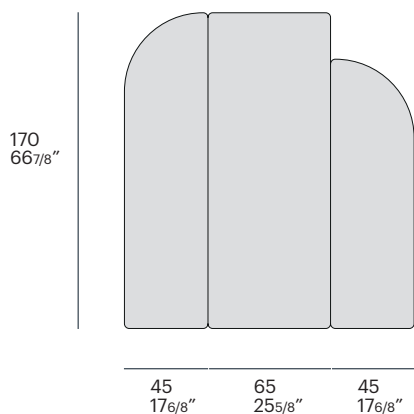

### informazioni tecniche / technical info:

**L 155 SP 3 cm**  
**W 61" TH 11/8"**

# Screen

Ext. dimension	Code	D	C	A	Plus	Luxury fabric	Luxury leather	Nuvola fabric	Nuvola leather	TCL	Cover		
											ml	mc	kg
155xH.170	<b>PSI</b>										2.5	0.13	12