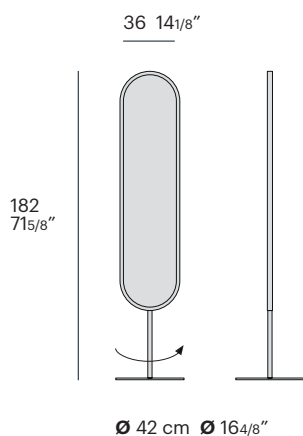

lap

design ruga.perissinotto

Lap è una specchiera freestanding girevole, perfetta per dare risalto e importanza agli spazi più intimi della casa.

Lap is a freestanding revolving mirror, perfect to give prominence and importance to the most intimate spaces of the house.

informazioni tecniche / technical info:

finiture / finishes

Lap Mirror

Ext. dimension	Code	D	C	A	Plus	Luxury fabric	Luxury leather	Nuvola fabric	Nuvola leather	TCL	cover			
											ml	mc	kg	
<p>Lap mirror</p> <p>non removable cover - revolving mirror</p> <p>Structure available in the following finishings: matt lacquered RAL 9010 pure white, 1013 pearl white, 9011 graphite black, 3005 win red, 5008 grey blue, 8019 grey brown, 6020 green chrome, 7044 silk grey</p> 														
42/36xh.182	LAP											2	0.07	15