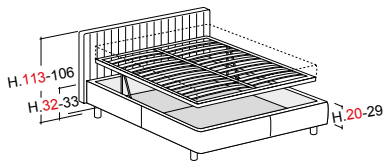

Standard feet Vasetto - removable headboard cover in fabric and non removable in leather or eco-leather

	Mattress	Ext. dimension	Code	D	C	A	Plus	Luxury fabric	Luxury leather	Nuvola fabric	Nuvola leather	TCL	Cover		
													ml	mc	kg
rounded base h.20 - rounded base h.29 without slatted base (to choose a slatted base see flap on the right)	120x200	143x221	CLD29										7	0.45	63
	135x190	163x211	CLI29										7.4	0.47	68
	137x190 DOUBLE 54X75"	163x211	CLE29										7.4	0.47	68
	140x200	163x221	CLU29										7.5	0.47	68
	150x200	183x221	CLL29										7.8	0.5	74
	153x203 QUEEN 60X80"	183x224	CLQ29										7.8	0.5	74
	160x200	183x221	CLM29										8	0.5	74
	180x200	203x221	CLG29										8.5	0.52	80
	190x200	223x221	CLP29										9	0.54	86
	193x203 KING 76X80"	223x224	CLK29										9	0.54	86
		Loose cover		R29											0.02
rounded base h.20 - rounded base h.29 w/BOX orthopaedic slatted base included suggested weights for mattresses (see flap on the right)	120x200	143x221	CLD29B										7	0.63	121
	135x190	163x211	CLI29B										7.4	0.69	129
	137x190 DOUBLE 54X75"	163x211	CLE29B										7.4	0.69	129
	140x200	163x221	CLU29B										7.5	0.69	129
	150x200	183x221	CLL29B										7.8	0.75	139
	153x203 QUEEN 60X80"	183x224	CLQ29B										7.8	0.75	139
	160x200	183x221	CLM29B										8	0.75	139
	180x200	203x221	CLG29B										8.5	0.79	150
	190x200	223x221	CLP29B										9	0.83	161
	193x203 KING 76X80"	223x224	CLK29B										9	0.83	161
		Loose cover		R29B											0.02
available inside height in Box 18cm															
rounded base h.20 - rounded base h.29 w/easy-up BOX orthopaedic slatted base included suggested weights for mattresses (see flap on the right)	120x200	143x221	CLD29BE										7	0.67	131
	135x190	163x211	CLI29BE										7.4	0.73	139
	137x190 DOUBLE 54X75"	163x211	CLE29BE										7.4	0.73	139
	140x200	163x221	CLU29BE										7.5	0.73	139
	150x200	183x221	CLL29BE										7.8	0.79	149
	153x203 QUEEN 60X80"	183x224	CLQ29BE										7.8	0.79	149
	160x200	183x221	CLM29BE										8	0.79	149
	180x200	203x221	CLG29BE										8.5	0.83	160
	190x200	223x221	CLP29BE										9	0.87	171
	193x203 KING 76X80"	223x224	CLK29BE										9	0.87	171
		Loose cover		R29BE											0.02
available inside height in Box 18cm															