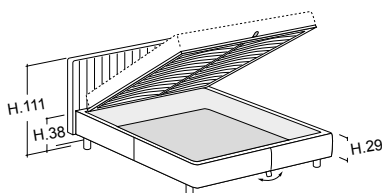

Mattress	Ext. dimension	Code	D	C	A	Plus	Luxury fabric	Luxury leather	Nuvola fabric	Nuvola leather	TCL	Cover		kg	
													ml	mc		
rounded base h.29 without slatted base (to choose a slatted base see flap on the right)	120x200	143x221	CLD29A										7	0.45	63	
	135x190	163x211	CLI29A										7.4	0.47	68	
	137x190 DOUBLE 54X75"	163x211	CLE29A										7.4	0.47	68	
	140x200	163x221	CLU29A										7.5	0.47	68	
	150x200	183x221	CLL29A										7.8	0.5	74	
	153x203 QUEEN 60X80"	183x224	CLQ29A										7.8	0.5	74	
	160x200	183x221	CLM29A										8	0.5	74	
	180x200	203x221	CLG29A										8.5	0.52	80	
	190x200	223x221	CLP29A										9	0.54	86	
	193x203 KING 76X80"	223x224	CLK29A										9	0.54	86	
		Loose cover		R29A										0.02	5	
rounded base h.29 w/BOX orthopaedic slatted base included suggested weights for mattresses (see flap on the right)	120x200	143x221	CLD29BA										7	0.63	121	
	135x190	163x211	CLI29BA										7.4	0.69	129	
	137x190 DOUBLE 54X75"	163x211	CLE29BA										7.4	0.69	129	
	140x200	163x221	CLU29BA										7.5	0.69	129	
	150x200	183x221	CLL29BA										7.8	0.75	139	
	153x203 QUEEN 60X80"	183x224	CLQ29BA										7.8	0.75	139	
	160x200	183x221	CLM29BA										8	0.75	139	
	180x200	203x221	CLP29BA										8.5	0.79	150	
	190x200	223x221	CL29BA										9	0.83	161	
	193x203 KING 76X80"	223x224	CL29BA										9	0.83	161	
		Loose cover		R29BA										0.02	5	
rounded base h.29 w/easy-up BOX orthopaedic slatted base included suggested weights for mattresses (see flap on the right)	120x200	143x221	CLD29BEA										7	0.67	131	
	135x190	163x211	CLI29BEA										7.4	0.73	139	
	137x190 DOUBLE 54X75"	163x211	CLE29BEA										7.4	0.73	139	
	140x200	163x221	CLU29BEA										7.5	0.73	139	
	150x200	183x221	CLL29BEA										7.8	0.79	149	
	153x203 QUEEN 60X80"	183x224	CLQ29BEA										7.8	0.79	149	
	160x200	183x221	CLM29BEA										8	0.79	149	
	180x200	203x221	CLG29BEA										8.5	0.83	160	
	190x200	223x221	CLP29BEA										9	0.87	171	
	193x203 KING 76X80"	223x224	CLK29BEA										9	0.87	171	
		Loose cover		R29BEA										0.02	5	
rounded base h.29 w/HANDS FREE BOX orthopaedic slatted base included suggested weights for mattresses (see flap on the right)	150x200	183x224	CLL29BHF										7.8	0.79	149	
	153x203 QUEEN 60X80"	183x227	CLQ29BHF										7.8	0.79	149	
	160x200	183x224	CLM29BHF										8	0.79	149	
	180x200	203x224	CLG29BHF										8.5	0.83	160	
	190x200	223x224	CLP29BHF										9	0.87	171	
	193x203 KING 76X80"	223x227	CLK29BHF										9	0.87	171	
		Loose cover		R29BEHF										0.02	5