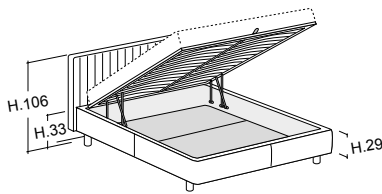

Mattress	Ext. dimension	Code	D	C	A	Plus	Luxury fabric	Luxury leather	Nuvola fabric	Nuvola leather	TCL	Cover		kg	
													ml	mc		
rounded base h.29 without slatted base (to choose a slatted base see flap on the right)	120x200	143x221	CLD29A										7	0.45	63	
	135x190	163x211	CLI29A										7.4	0.47	68	
	137x190 DOUBLE 54X75"	163x211	CLE29A										7.4	0.47	68	
	140x200	163x221	CLU29A										7.5	0.47	68	
	150x200	183x221	CLL29A										7.8	0.5	74	
	153x203 QUEEN 60X80"	183x224	CLQ29A										7.8	0.5	74	
	160x200	183x221	CLM29A										8	0.5	74	
	180x200	203x221	CLG29A										8.5	0.52	80	
	190x200	223x221	CLP29A										9	0.54	86	
	193x203 KING 76X80"	223x224	CLK29A										9	0.54	86	
		Loose cover		R29A										0.02	5	
rounded base h.29 w/BOX orthopaedic slatted base included suggested weights for mattresses (see flap on the right)	120x200	143x221	CLD29BA										7	0.63	121	
	135x190	163x211	CLI29BA										7.4	0.69	129	
	137x190 DOUBLE 54X75"	163x211	CLE29BA										7.4	0.69	129	
	140x200	163x221	CLU29BA										7.5	0.69	129	
	150x200	183x221	CLL29BA										7.8	0.75	139	
	153x203 QUEEN 60X80"	183x224	CLQ29BA										7.8	0.75	139	
	160x200	183x221	CLM29BA										8	0.75	139	
	180x200	203x221	CLP29BA										8.5	0.79	150	
	190x200	223x221	CL29BA										9	0.83	161	
	193x203 KING 76X80"	223x224	CL29BA										9	0.83	161	
		Loose cover		R29BA										0.02	5	
rounded base h.29 w/easy-up BOX orthopaedic slatted base included suggested weights for mattresses (see flap on the right)	120x200	143x221	CLD29BEA										7	0.67	131	
	135x190	163x211	CLI29BEA										7.4	0.73	139	
	137x190 DOUBLE 54X75"	163x211	CLE29BEA										7.4	0.73	139	
	140x200	163x221	CLU29BEA										7.5	0.73	139	
	150x200	183x221	CLL29BEA										7.8	0.79	149	
	153x203 QUEEN 60X80"	183x224	CLQ29BEA										7.8	0.79	149	
	160x200	183x221	CLM29BEA										8	0.79	149	
	180x200	203x221	CLG29BEA										8.5	0.83	160	
	190x200	223x221	CLP29BEA										9	0.87	171	
	193x203 KING 76X80"	223x224	CLK29BEA										9	0.87	171	
		Loose cover		R29BEA										0.02	5	
rounded base h.29 w/HANDS FREE BOX orthopaedic slatted base included suggested weights for mattresses (see flap on the right)	150x200	183x224	CLL29BHF										7.8	0.79	149	
	153x203 QUEEN 60X80"	183x227	CLQ29BHF										7.8	0.79	149	
	160x200	183x224	CLM29BHF										8	0.79	149	
	180x200	203x224	CLG29BHF										8.5	0.83	160	
	190x200	223x224	CLP29BHF										9	0.87	171	
	193x203 KING 76X80"	223x227	CLK29BHF										9	0.87	171	
		Loose cover		R29BEHF										0.02	5