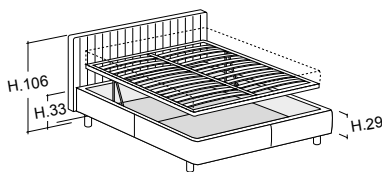

Mattress	Ext. dimension	Code	D	C	A	Plus	Luxury fabric	Luxury leather	Nuvola fabric	Nuvola leather	TCL	Cover		kg	
													ml	mc		
rounded base h.29 without slatted base (to choose a slatted base see flap on the right)	120x200	143x221	CLD29A										7	0.45	63	
	135x190	163x211	CLI29A										7.4	0.47	68	
	137x190 DOUBLE 54X75"	163x211	CLE29A										7.4	0.47	68	
	140x200	163x221	CLU29A										7.5	0.47	68	
	150x200	183x221	CLL29A										7.8	0.5	74	
	153x203 QUEEN 60X80"	183x224	CLQ29A										7.8	0.5	74	
	160x200	183x221	CLM29A										8	0.5	74	
	180x200	203x221	CLG29A										8.5	0.52	80	
	190x200	223x221	CLP29A										9	0.54	86	
	193x203 KING 76X80"	223x224	CLK29A										9	0.54	86	
		Loose cover		R29A										0.02	5	
rounded base h.29 w/BOX orthopaedic slatted base included suggested weights for mattresses (see flap on the right)	120x200	143x221	CLD29BA										7	0.63	121	
	135x190	163x211	CLI29BA										7.4	0.69	129	
	137x190 DOUBLE 54X75"	163x211	CLE29BA										7.4	0.69	129	
	140x200	163x221	CLU29BA										7.5	0.69	129	
	150x200	183x221	CLL29BA										7.8	0.75	139	
	153x203 QUEEN 60X80"	183x224	CLQ29BA										7.8	0.75	139	
	160x200	183x221	CLM29BA										8	0.75	139	
	180x200	203x221	CLP29BA										8.5	0.79	150	
	190x200	223x221	CL29BA										9	0.83	161	
	193x203 KING 76X80"	223x224	CL29BA										9	0.83	161	
		Loose cover		R29BA										0.02	5	
rounded base h.29 w/easy-up BOX orthopaedic slatted base included suggested weights for mattresses (see flap on the right)	120x200	143x221	CLD29BEA										7	0.67	131	
	135x190	163x211	CLI29BEA										7.4	0.73	139	
	137x190 DOUBLE 54X75"	163x211	CLE29BEA										7.4	0.73	139	
	140x200	163x221	CLU29BEA										7.5	0.73	139	
	150x200	183x221	CLL29BEA										7.8	0.79	149	
	153x203 QUEEN 60X80"	183x224	CLQ29BEA										7.8	0.79	149	
	160x200	183x221	CLM29BEA										8	0.79	149	
	180x200	203x221	CLG29BEA										8.5	0.83	160	
	190x200	223x221	CLP29BEA										9	0.87	171	
	193x203 KING 76X80"	223x224	CLK29BEA										9	0.87	171	
		Loose cover		R29BEA										0.02	5	
rounded base h.29 w/HANDS FREE BOX orthopaedic slatted base included suggested weights for mattresses (see flap on the right)	150x200	183x224	CLL29BHF										7.8	0.79	149	
	153x203 QUEEN 60X80"	183x227	CLQ29BHF										7.8	0.79	149	
	160x200	183x224	CLM29BHF										8	0.79	149	
	180x200	203x224	CLG29BHF										8.5	0.83	160	
	190x200	223x224	CLP29BHF										9	0.87	171	
	193x203 KING 76X80"	223x227	CLK29BHF										9	0.87	171	
		Loose cover		R29BEHF										0.02	5