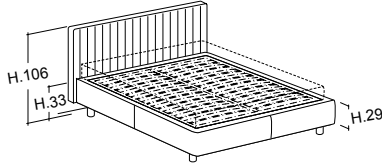

Mattress	Ext. dimension	Code	D	C	A	Plus	Luxury fabric	Luxury leather	Nuvola fabric	Nuvola leather	TCL	Cover		kg	
													ml	mc		
rounded base h.29 without slatted base (to choose a slatted base see flap on the right)	120x200	143x221	CLD29A										7	0.45	63	
	135x190	163x211	CLI29A										7.4	0.47	68	
	137x190 DOUBLE 54X75"	163x211	CLE29A										7.4	0.47	68	
	140x200	163x221	CLU29A										7.5	0.47	68	
	150x200	183x221	CLL29A										7.8	0.5	74	
	153x203 QUEEN 60X80"	183x224	CLQ29A										7.8	0.5	74	
	160x200	183x221	CLM29A										8	0.5	74	
	180x200	203x221	CLG29A										8.5	0.52	80	
	190x200	223x221	CLP29A										9	0.54	86	
	193x203 KING 76X80"	223x224	CLK29A										9	0.54	86	
		Loose cover		R29A										0.02	5	
rounded base h.29 w/BOX orthopaedic slatted base included suggested weights for mattresses (see flap on the right)	120x200	143x221	CLD29BA										7	0.63	121	
	135x190	163x211	CLI29BA										7.4	0.69	129	
	137x190 DOUBLE 54X75"	163x211	CLE29BA										7.4	0.69	129	
	140x200	163x221	CLU29BA										7.5	0.69	129	
	150x200	183x221	CLL29BA										7.8	0.75	139	
	153x203 QUEEN 60X80"	183x224	CLQ29BA										7.8	0.75	139	
	160x200	183x221	CLM29BA										8	0.75	139	
	180x200	203x221	CLP29BA										8.5	0.79	150	
	190x200	223x221	CL29BA										9	0.83	161	
	193x203 KING 76X80"	223x224	CL29BA										9	0.83	161	
		Loose cover		R29BA										0.02	5	
rounded base h.29 w/easy-up BOX orthopaedic slatted base included suggested weights for mattresses (see flap on the right)	120x200	143x221	CLD29BEA										7	0.67	131	
	135x190	163x211	CLI29BEA										7.4	0.73	139	
	137x190 DOUBLE 54X75"	163x211	CLE29BEA										7.4	0.73	139	
	140x200	163x221	CLU29BEA										7.5	0.73	139	
	150x200	183x221	CLL29BEA										7.8	0.79	149	
	153x203 QUEEN 60X80"	183x224	CLQ29BEA										7.8	0.79	149	
	160x200	183x221	CLM29BEA										8	0.79	149	
	180x200	203x221	CLG29BEA										8.5	0.83	160	
	190x200	223x221	CLP29BEA										9	0.87	171	
	193x203 KING 76X80"	223x224	CLK29BEA										9	0.87	171	
		Loose cover		R29BEA										0.02	5	
rounded base h.29 w/HANDS FREE BOX orthopaedic slatted base included suggested weights for mattresses (see flap on the right)	150x200	183x224	CLL29BHF										7.8	0.79	149	
	153x203 QUEEN 60X80"	183x227	CLQ29BHF										7.8	0.79	149	
	160x200	183x224	CLM29BHF										8	0.79	149	
	180x200	203x224	CLG29BHF										8.5	0.83	160	
	190x200	223x224	CLP29BHF										9	0.87	171	
	193x203 KING 76X80"	223x227	CLK29BHF										9	0.87	171	
		Loose cover		R29BEHF										0.02	5