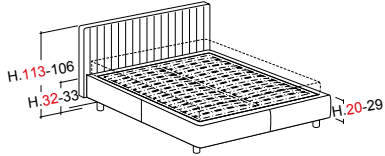

Standard feet Vasetto - removable headboard cover in fabric and non removable in leather or eco-leather

	Mattress	Ext. dimension	Code	D	C	A	Plus	Luxury fabric	Luxury leather	Nuvola fabric	Nuvola leather	TCL	Cover		
													ml	mc	kg
rounded base h.20 - rounded base h.29 without slatted base (to choose a slatted base see flap on the right)	120x200	143x221	CLD29										7	0.45	63
	135x190	163x211	CLI29										7.4	0.47	68
	137x190 DOUBLE 54X75"	163x211	CLE29										7.4	0.47	68
	140x200	163x221	CLU29										7.5	0.47	68
	150x200	183x221	CLL29										7.8	0.5	74
	153x203 QUEEN 60X80"	183x224	CLQ29										7.8	0.5	74
	160x200	183x221	CLM29										8	0.5	74
	180x200	203x221	CLG29										8.5	0.52	80
	190x200	223x221	CLP29										9	0.54	86
	193x203 KING 76X80"	223x224	CLK29										9	0.54	86
		Loose cover		R29											0.02
rounded base h.20 - rounded base h.29 w/BOX orthopaedic slatted base included suggested weights for mattresses (see flap on the right)	120x200	143x221	CLD29B										7	0.63	121
	135x190	163x211	CLI29B										7.4	0.69	129
	137x190 DOUBLE 54X75"	163x211	CLE29B										7.4	0.69	129
	140x200	163x221	CLU29B										7.5	0.69	129
	150x200	183x221	CLL29B										7.8	0.75	139
	153x203 QUEEN 60X80"	183x224	CLQ29B										7.8	0.75	139
	160x200	183x221	CLM29B										8	0.75	139
	180x200	203x221	CLG29B										8.5	0.79	150
	190x200	223x221	CLP29B										9	0.83	161
	193x203 KING 76X80"	223x224	CLK29B										9	0.83	161
		Loose cover		R29B											0.02
available inside height in Box 18cm															
rounded base h.20 - rounded base h.29 w/easy-up BOX orthopaedic slatted base included suggested weights for mattresses (see flap on the right)	120x200	143x221	CLD29BE										7	0.67	131
	135x190	163x211	CLI29BE										7.4	0.73	139
	137x190 DOUBLE 54X75"	163x211	CLE29BE										7.4	0.73	139
	140x200	163x221	CLU29BE										7.5	0.73	139
	150x200	183x221	CLL29BE										7.8	0.79	149
	153x203 QUEEN 60X80"	183x224	CLQ29BE										7.8	0.79	149
	160x200	183x221	CLM29BE										8	0.79	149
	180x200	203x221	CLG29BE										8.5	0.83	160
	190x200	223x221	CLP29BE										9	0.87	171
	193x203 KING 76X80"	223x224	CLK29BE										9	0.87	171
		Loose cover		R29BE											0.02
available inside height in Box 18cm															