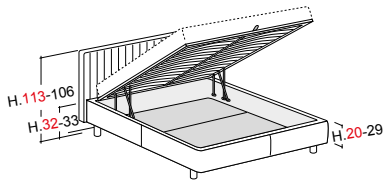

Standard feet Vasetto - removable headboard cover in fabric and non removable in leather or eco-leather

	Mattress	Ext. dimension	Code	D	C	A	Plus	Luxury fabric	Luxury leather	Nuvola fabric	Nuvola leather	TCL	Cover		
													ml	mc	kg
rounded base h.20 - rounded base h.29 without slatted base (to choose a slatted base see flap on the right)	120x200	143x221	CLD29										7	0.45	63
	135x190	163x211	CLI29										7.4	0.47	68
	137x190 DOUBLE 54X75"	163x211	CLE29										7.4	0.47	68
	140x200	163x221	CLU29										7.5	0.47	68
	150x200	183x221	CLL29										7.8	0.5	74
	153x203 QUEEN 60X80"	183x224	CLQ29										7.8	0.5	74
	160x200	183x221	CLM29										8	0.5	74
	180x200	203x221	CLG29										8.5	0.52	80
	190x200	223x221	CLP29										9	0.54	86
	193x203 KING 76X80"	223x224	CLK29										9	0.54	86
		Loose cover		R29											0.02
rounded base h.20 - rounded base h.29 w/BOX orthopaedic slatted base included suggested weights for mattresses (see flap on the right)	120x200	143x221	CLD29B										7	0.63	121
	135x190	163x211	CLI29B										7.4	0.69	129
	137x190 DOUBLE 54X75"	163x211	CLE29B										7.4	0.69	129
	140x200	163x221	CLU29B										7.5	0.69	129
	150x200	183x221	CLL29B										7.8	0.75	139
	153x203 QUEEN 60X80"	183x224	CLQ29B										7.8	0.75	139
	160x200	183x221	CLM29B										8	0.75	139
	180x200	203x221	CLG29B										8.5	0.79	150
	190x200	223x221	CLP29B										9	0.83	161
	193x203 KING 76X80"	223x224	CLK29B										9	0.83	161
		Loose cover		R29B											0.02
available inside height in Box 18cm															
rounded base h.20 - rounded base h.29 w/easy-up BOX orthopaedic slatted base included suggested weights for mattresses (see flap on the right)	120x200	143x221	CLD29BE										7	0.67	131
	135x190	163x211	CLI29BE										7.4	0.73	139
	137x190 DOUBLE 54X75"	163x211	CLE29BE										7.4	0.73	139
	140x200	163x221	CLU29BE										7.5	0.73	139
	150x200	183x221	CLL29BE										7.8	0.79	149
	153x203 QUEEN 60X80"	183x224	CLQ29BE										7.8	0.79	149
	160x200	183x221	CLM29BE										8	0.79	149
	180x200	203x221	CLG29BE										8.5	0.83	160
	190x200	223x221	CLP29BE										9	0.87	171
	193x203 KING 76X80"	223x224	CLK29BE										9	0.87	171
		Loose cover		R29BE											0.02
available inside height in Box 18cm															