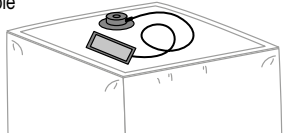

ares

design bolzan LAB

Ares è un pouf multifunzione, pratico e versatile. Disponibile nella versione tonda o quadrata può essere personalizzato con accessori opzionali come il cassetto push pull e la dock station.

Ares is a multifunctional, practical and versatile pouf. Available in the round or square version, it can be customized with optional accessories such as the push pull drawer and the dock station.

informazioni tecniche / technical info:

Ares Pouf Push

Version	Ext. dimension Code	D	C	A	Plus	Luxury fabric	Luxury leather	Nuvola fabric	Nuvola leather	TCL	cover			
											ml	mc	kg	
Ares pouf non removable cover - cover top available such as pouf or lacquered RAL scale														
	45x45xH.46	ARES									3.5	0.12	18	
		Surcharge for carrara marble top											10	
		Surcharge for brown silk marble top											10	
		Surcharge for fior di pesco and emperador marble top											10	
Ares round pouf non removable cover - cover top available such as pouf or lacquered RAL scale														
	Ø 46/42xH.47	AREST									3.5	0.13	20	
		Surcharge for carrara marble top											6	
		Surcharge for brown silk marble top											6	
		Surcharge for fior di pesco and emperador marble top											6	
		Code	PRICE											
Dock station (for Ares pouf and ares round pouf) surcharge on pouf w/drawer available for 110 V or 220 V power supply, not available in pouf with marble														
		2 usb recharge station	RI											
		audio kit + 2 USB recharge station	DS											