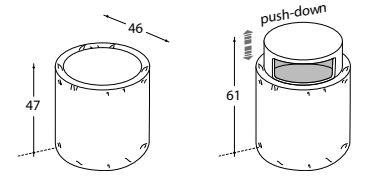

Ares Pouf Push

Version	Ext. dimension Code	D	C	A	Plus	Luxury fabric	Luxury leather	Nuvola fabric	Nuvola leather	TCL	cover			
											ml	mc	kg	
Ares pouf non removable cover - cover top available such as pouf or lacquered RAL scale														
	45x45xH.46	ARES									3.5	0.12	18	
		Surcharge for carrara marble top											10	
		Surcharge for brown silk marble top											10	
		Surcharge for fior di pesco and emperador marble top											10	
Ares round pouf non removable cover - cover top available such as pouf or lacquered RAL scale														
	Ø 46/42xH.47	AREST									3.5	0.13	20	
		Surcharge for carrara marble top											6	
		Surcharge for brown silk marble top											6	
		Surcharge for fior di pesco and emperador marble top											6	
		Code	PRICE											
Dock station (for Ares pouf and ares round pouf) surcharge on pouf w/drawer available for 110 V or 220 V power supply, not available in pouf with marble														
		2 usb recharge station	RI											
		audio kit + 2 USB recharge station	DS											