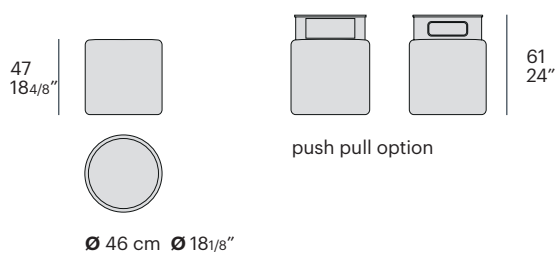

Ares Pouf Push

Version	Ext. dimension Code	D	C	A	Plus	Luxury fabric	Luxury leather	Nuvola fabric	Nuvola leather	TCL	cover			
											ml	mc	kg	
Ares pouf non removable cover - cover top available such as pouf or lacquered RAL scale														
	45x45xH.46	ARES									3.5	0.12	18	
		Surcharge for carrara marble top											10	
		Surcharge for brown silk marble top											10	
		Surcharge for fior di pesco and emperador marble top											10	
Ares round pouf non removable cover - cover top available such as pouf or lacquered RAL scale														
	Ø 46/42xH.47	AREST									3.5	0.13	20	
		Surcharge for carrara marble top											6	
		Surcharge for brown silk marble top											6	
		Surcharge for fior di pesco and emperador marble top											6	
		Code	PRICE											
Dock station (for Ares pouf and ares round pouf) surcharge on pouf w/drawer available for 110 V or 220 V power supply, not available in pouf with marble														
		2 usb recharge station	RI											
		audio kit + 2 USB recharge station	DS											