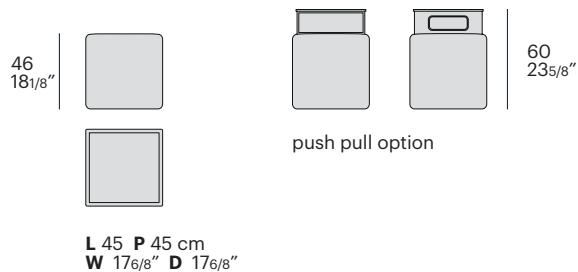

Ares Pouf Push

Version	Ext. dimension Code	D	C	A	Plus	Luxury fabric	Luxury leather	Nuvola fabric	Nuvola leather	TCL	cover			
											ml	mc	kg	
Ares pouf non removable cover - cover top available such as pouf or lacquered RAL scale														
	45x45xH.46	ARES									3.5	0.12	18	
		Surcharge for carrara marble top											10	
		Surcharge for brown silk marble top											10	
		Surcharge for fior di pesco and emperador marble top											10	
Ares round pouf non removable cover - cover top available such as pouf or lacquered RAL scale														
	Ø 46/42xH.47	AREST									3.5	0.13	20	
		Surcharge for carrara marble top											6	
		Surcharge for brown silk marble top											6	
		Surcharge for fior di pesco and emperador marble top											6	
		Code	PRICE											
Dock station (for Ares pouf and ares round pouf) surcharge on pouf w/drawer available for 110 V or 220 V power supply, not available in pouf with marble														
		2 usb recharge station	RI											
		audio kit + 2 USB recharge station	DS											