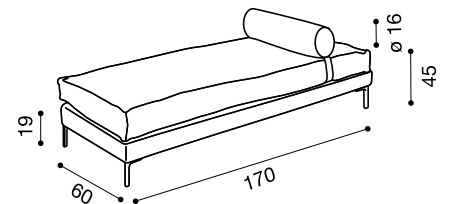

Name:
Panchetta Loulou
Loulou bench
~
Design:
R&D Twils

Name:
Panchetta Carmen
Carmen bench
~
Design:
R&D Twils

Name:
Panchetta Legend
Legend bench
~
Design:
Cairoli & Donzelli

Name:
Panchetta Oscar
Oscar bench
~
Design:
R&D Twils

Name:
Panchetta Maurice
Maurice bench
~
Design:
R&D Twils

Twils