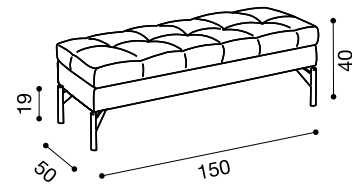

Name:
Panchetta Maurice
Maurice bench
~
Design:
R&D Twils