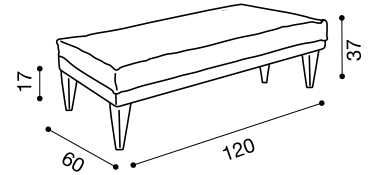

Name:
Panchetta Legend
Legend bench
~
Design:
Cairoli & Donzelli