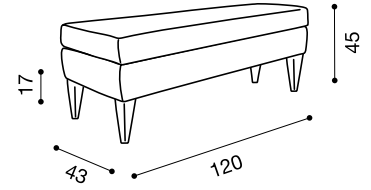

Name:
Panchetta Carmen
Carmen bench
~
Design:
R&D Twils