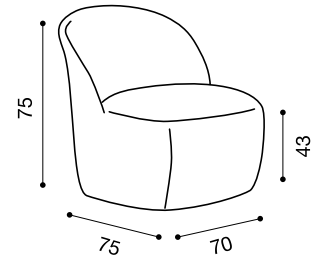

Name:
Poltrona Tea
Tea armchair
~
Design:
R&D Twils