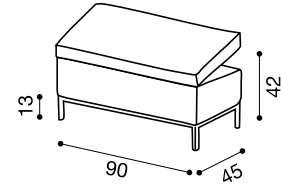

**Twils**

Name:  
*Pouf Coffre*  
*Coffre footstool*

~  
Size:  
45x45 h.42

~  
Design:  
*R&D Twils*

Name:  
*Panchetta Coffre*  
*Coffre bench*

~  
Size:  
90x45 h.42

~  
Design:  
*R&D Twils*

Name:  
*Panchetta Coffre*  
*Coffre bench*