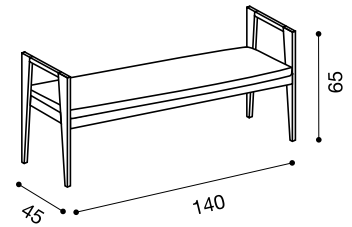

Name:
Panchetta Oscar
Oscar bench
~
Design:
R&D Twils