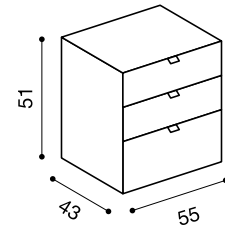

Name:
Comò Tetris
Tetris chest of drawers
~
Size:
130x52 h.71,5
~
Design:
Cairoli & Donzelli