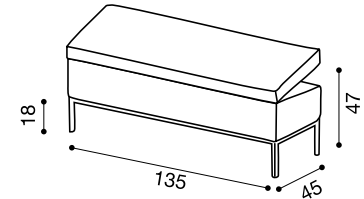

~
Size:
135x45 h.47

~
Design:
R&D Twils

Name:
Pouf Coffre Capitonné
Coffre Capitonné footstool