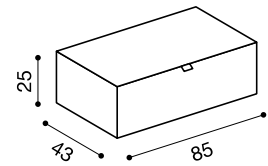

Name:
Comodino Tetris
Tetris nightstands
~
Size:
55x43 h.41
~
Design:
Cairoli & Donzelli